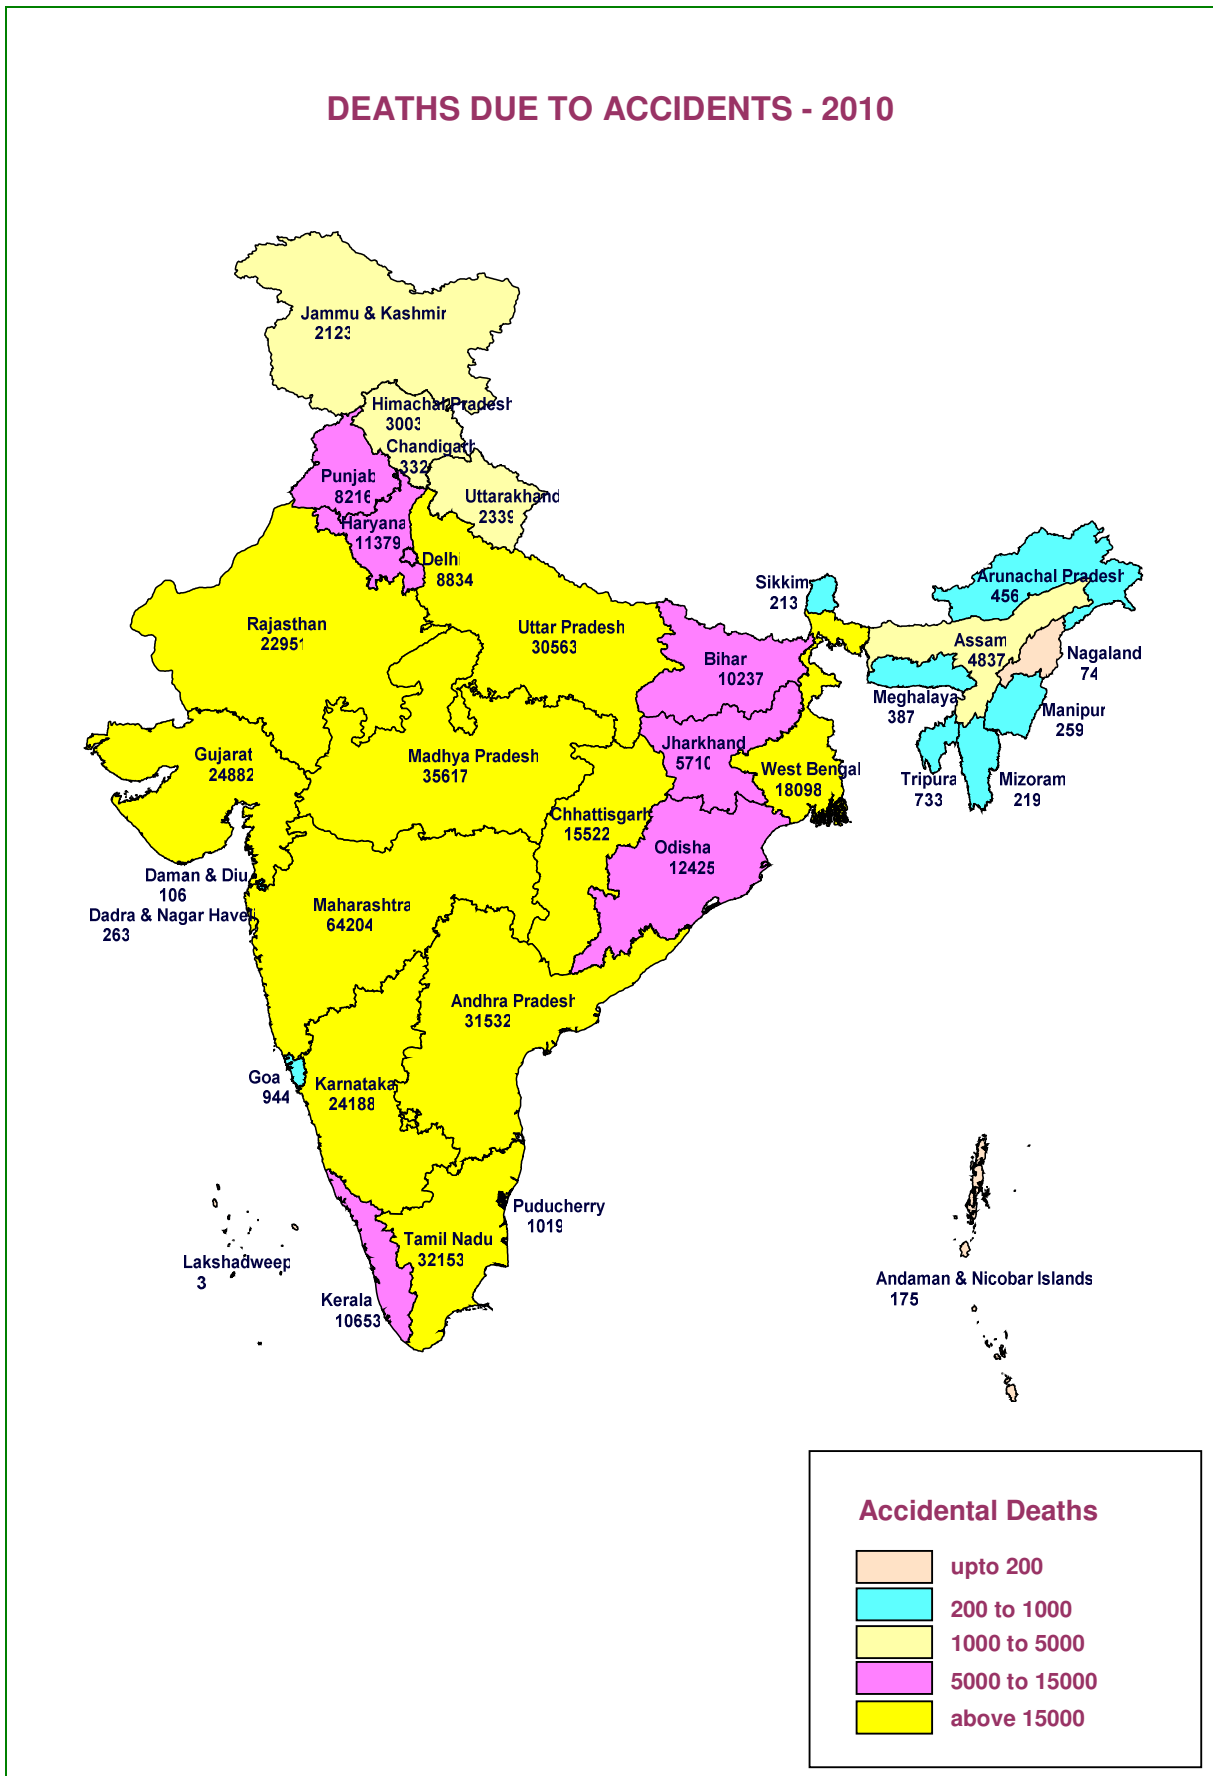

## DEATHS DUE TO ACCIDENTS - 2010

## RATE OF ACCIDENTAL DEATHS - 2010

Note:  
Rate of Accidental Deaths means Number of Accidental Deaths per One Lakh population.

## DEATHS DUE TO ACCIDENTS - 2010 (CAUSES ATTRIBUTABLE TO NATURE)

## RATE OF ACCIDENTAL DEATHS - 2010 (CAUSES ATTRIBUTABLE TO NATURE)

**Note:**  
Rate of Accidental Deaths means Number of Accidental Deaths per One Lakh population.