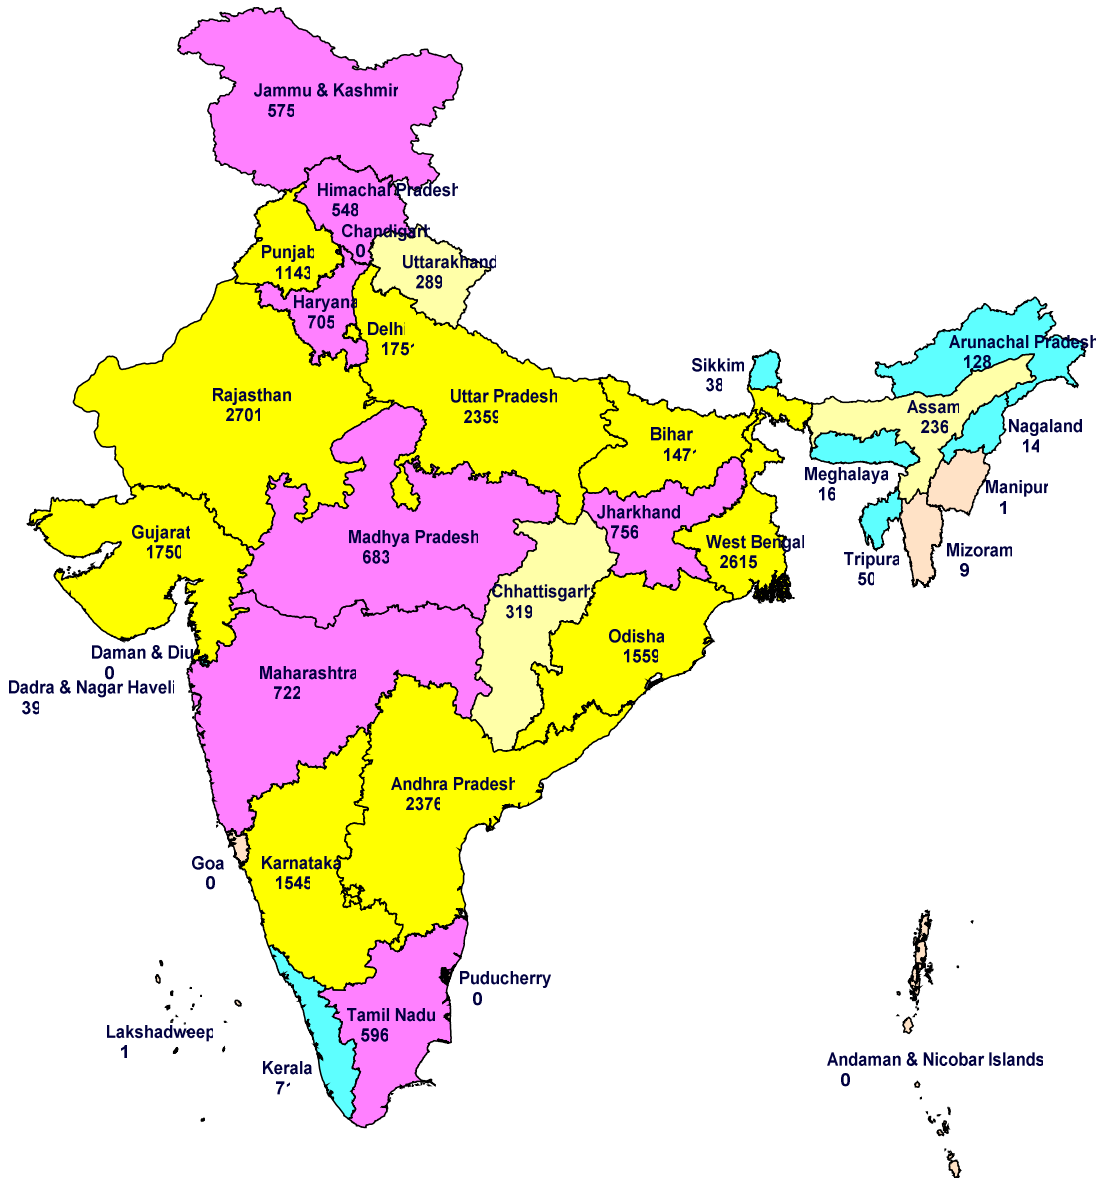

## DEATHS DUE TO ACCIDENTS - 2010

## RATE OF ACCIDENTAL DEATHS - 2010

Note:  
Rate of Accidental Deaths means Number of Accidental Deaths per One Lakh population.

## DEATHS DUE TO ACCIDENTS - 2010 (CAUSES ATTRIBUTABLE TO NATURE)