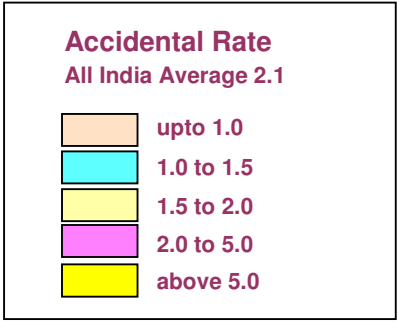

Note:
Rate of Accidental Deaths means Number of Accidental Deaths per One Lakh population.